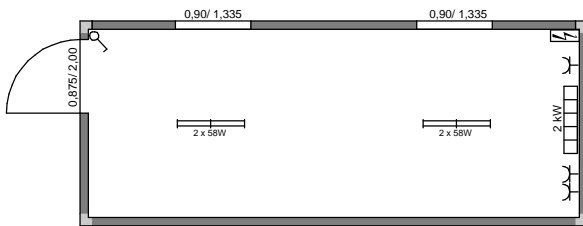

Acker Raum-Systeme GmbH

Gertrudenkirchhof 10
D-20095 Hamburg

Tel.: (+49) 040/ 685 669
Fax.: (+49) 040/ 683 905

www.acker-gmbh.de

0700 MODULBAU

ARS E 16 - (LxB) 6,058m x 2,438m; RH = 2,50m

ARS E 17 - (LxB) 6,058m x 2,438m; RH = 2,50m

ARS E 18 - (LxB) 6,058m x 2,438m; RH = 2,50m

ARS E 19 - (LxB) 6,058m x 2,438m; RH = 2,50m

ARS E 20 - (LxB) 6,058m x 2,438m; RH = 2,50m

ARS E 21 - (LxB) 6,058m x 2,438m; RH = 2,50m