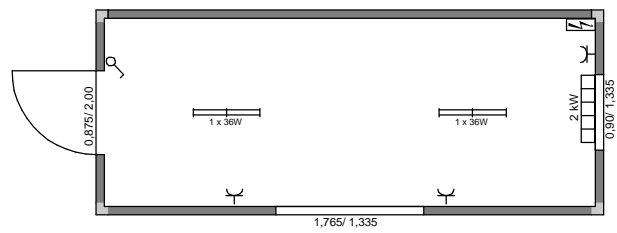

Acker Raum-Systeme GmbH

Gertrudenkirchhof 10
D-20095 Hamburg

Tel.: (+49) 040/ 685 669
Fax.: (+49) 040/ 683 905

www.acker-gmbh.de

0700 MODULBAU

ARS E 16 - (LxB) 6,058m x 2,438m; RH = 2,50m

ARS E 17 - (LxB) 6,058m x 2,438m; RH = 2,50m

ARS E 18 - (LxB) 6,058m x 2,438m; RH = 2,50m

ARS E 19 - (LxB) 6,058m x 2,438m; RH = 2,50m

ARS E 20 - (LxB) 6,058m x 2,438m; RH = 2,50m

ARS E 21 - (LxB) 6,058m x 2,438m; RH = 2,50m