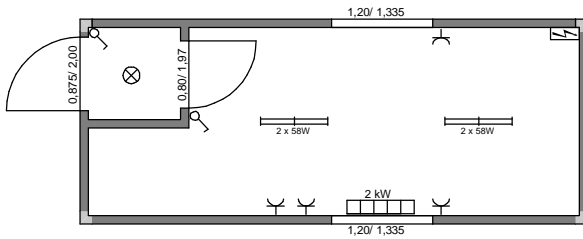

Acker Raum-Systeme GmbH

Gertrudenkirchhof 10
D-20095 Hamburg

Tel.: (+49) 040/ 685 669
Fax.: (+49) 040/ 683 905

www.acker-gmbh.de

0700 MODULBAU

ARS E 16 - (LxB) 6,058m x 2,438m; RH = 2,50m

ARS E 17 - (LxB) 6,058m x 2,438m; RH = 2,50m

ARS E 18 - (LxB) 6,058m x 2,438m; RH = 2,50m

ARS E 19 - (LxB) 6,058m x 2,438m; RH = 2,50m

ARS E 20 - (LxB) 6,058m x 2,438m; RH = 2,50m

ARS E 21 - (LxB) 6,058m x 2,438m; RH = 2,50m