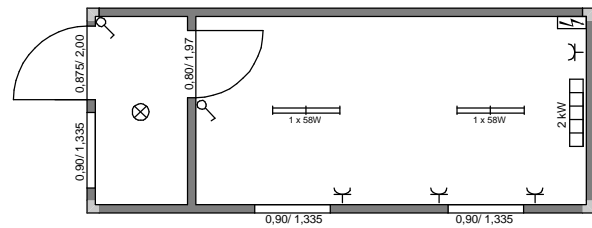

Acker Raum-Systeme GmbH

Gertrudenkirchhof 10
D-20095 Hamburg

Tel.: (+49) 040/ 685 669
Fax.: (+49) 040/ 683 905

www.acker-gmbh.de

0700 MODULBAU

ARS E 16 - (LxB) 6,058m x 2,438m; RH = 2,50m

ARS E 17 - (LxB) 6,058m x 2,438m; RH = 2,50m

ARS E 18 - (LxB) 6,058m x 2,438m; RH = 2,50m

ARS E 19 - (LxB) 6,058m x 2,438m; RH = 2,50m

ARS E 20 - (LxB) 6,058m x 2,438m; RH = 2,50m

ARS E 21 - (LxB) 6,058m x 2,438m; RH = 2,50m