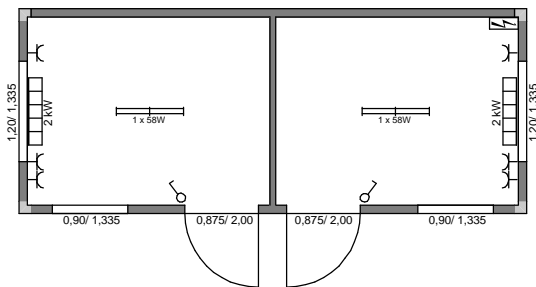

Acker Raum-Systeme GmbH

Gertrudenkirchhof 10
D-20095 Hamburg

Tel.: (+49) 040/ 685 669
Fax.: (+49) 040/ 683 905

www.acker-gmbh.de

0700 MODULBAU

ARS E 16 - (LxB) 6,058m x 2,438m; RH = 2,50m

ARS E 17 - (LxB) 6,058m x 2,438m; RH = 2,50m

ARS E 18 - (LxB) 6,058m x 2,438m; RH = 2,50m

ARS E 19 - (LxB) 6,058m x 2,438m; RH = 2,50m

ARS E 20 - (LxB) 6,058m x 2,438m; RH = 2,50m

ARS E 21 - (LxB) 6,058m x 2,438m; RH = 2,50m